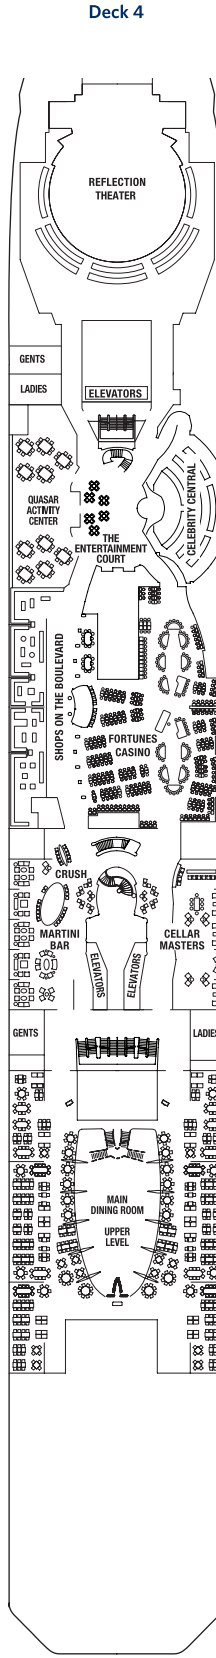

2C Deluxe Ocean View Staterooms have partially obstructed veranda views.
2D Deluxe Ocean View Staterooms have obstructed veranda views.

PS Penthouse Suite	A1 AquaClass 1	1A Deluxe Ocean View 1A	08 Ocean View 8	DECK NUMBERS REFLECT UPPER GUEST LEVELS
RS Royal Suite	A2 AquaClass 2	1B Deluxe Ocean View 1B	AY Accessible Ocean View	
CS Celebrity Suite	AA Accessible AquaClass	1C Deluxe Ocean View 1C	09 Inside Stateroom 9	
S1 Sky Suite 1	C1 Concierge Class 1	2A Deluxe Ocean View 2A	10 Inside Stateroom 10	
S2 Sky Suite 2	C2 Concierge Class 2	2B Deluxe Ocean View 2B	11 Inside Stateroom 11	
AW Accessible Sky Suite	C3 Concierge Class 3	2C Deluxe Ocean View 2C	12 Inside Stateroom 12	
AS AquaClass® Suite	AC Accessible Concierge	2D Deluxe Ocean View 2D	AZ Accessible Inside Stateroom	
RF Reflection Suite	FV Family Ocean View	AX Accessible Deluxe Ocean View		
SG Signature Suite	SV Sunset Veranda	07 Ocean View 7		

- CONVERTIBLE SOFA BED
- ▲ ONE UPPER BERTH
- TWO UPPER BERTHS
- | CONNECTING STATEROOMS
- ↘ INSIDE STATEROOM DOOR LOCATION
- ♿ WHEELCHAIR ACCESSIBLE STATEROOM FEATURING ROLL-IN SHOWER