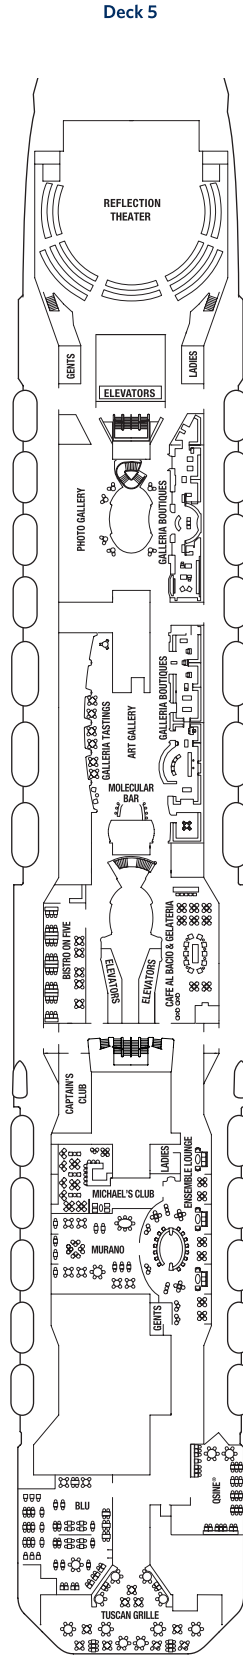

2C Deluxe Ocean View Staterooms have partially obstructed veranda views.
2D Deluxe Ocean View Staterooms have obstructed veranda views.

PS Penthouse Suite	A1 AquaClass 1	1A Deluxe Ocean View 1A	08 Ocean View 8	DECK NUMBERS REFLECT UPPER GUEST LEVELS
RS Royal Suite	A2 AquaClass 2	1B Deluxe Ocean View 1B	AY Accessible Ocean View	
CS Celebrity Suite	AA Accessible AquaClass	1C Deluxe Ocean View 1C	09 Inside Stateroom 9	
S1 Sky Suite 1	C1 Concierge Class 1	2A Deluxe Ocean View 2A	10 Inside Stateroom 10	
S2 Sky Suite 2	C2 Concierge Class 2	2B Deluxe Ocean View 2B	11 Inside Stateroom 11	
AW Accessible Sky Suite	C3 Concierge Class 3	2C Deluxe Ocean View 2C	12 Inside Stateroom 12	
AS AquaClass® Suite	AC Accessible Concierge	2D Deluxe Ocean View 2D	AZ Accessible Inside Stateroom	
RF Reflection Suite	FV Family Ocean View	AX Accessible Deluxe Ocean View		
SG Signature Suite	SV Sunset Veranda	07 Ocean View 7		

- CONVERTIBLE SOFA BED
- ▲ ONE UPPER BERTH
- TWO UPPER BERTHS
- | CONNECTING STATEROOMS
- ↘ INSIDE STATEROOM DOOR LOCATION
- ♿ WHEELCHAIR ACCESSIBLE STATEROOM FEATURING ROLL-IN SHOWER