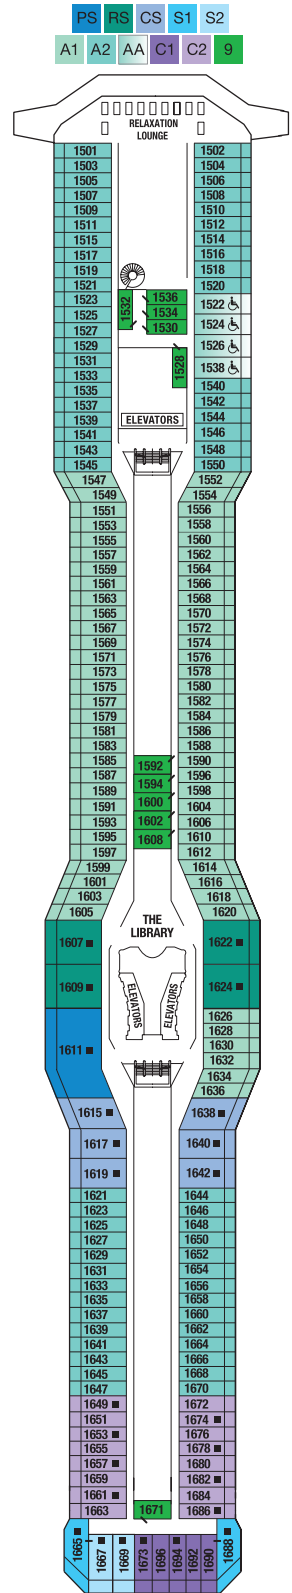

DECK PLANS ARE NOT DRAWN TO SCALE

Staterooms with an upper bed and sofa bed accommodate a maximum of four guests.  
 Accessible staterooms with a sofa bed accommodate a maximum of three guests.  
 Accessible suites with a sofa bed accommodate a maximum of four guests.  
 Staterooms 1547, 1549, 1552 and 1554 have partially obstructed views.  
 Staterooms 2190, 2192, 2194 and 2196 have roll-in showers, no bathtubs.

Deck 16

Deck 15

Deck 14

Deck 12

Deck 11

- PS** Penthouse Suite
- RS** Royal Suite
- CS** Celebrity Suite
- S1** Sky Suite 1
- S2** Sky Suite 2
- AW** Accessible Sky Suite
- AS** AquaClass® Suite
- RF** Reflection Suite
- SG** Signature Suite

- A1** AquaClass 1
- A2** AquaClass 2
- AA** Accessible AquaClass
- C1** Concierge Class 1
- C2** Concierge Class 2
- C3** Concierge Class 3
- AC** Accessible Concierge
- FV** Family Ocean View
- SV** Sunset Veranda

- 1A** Deluxe Ocean View 1A
- 1B** Deluxe Ocean View 1B
- 1C** Deluxe Ocean View 1C
- 2A** Deluxe Ocean View 2A
- 2B** Deluxe Ocean View 2B
- 2C** Deluxe Ocean View 2C
- 2D** Deluxe Ocean View 2D
- AX** Accessible Deluxe Ocean View
- 07** Ocean View 7