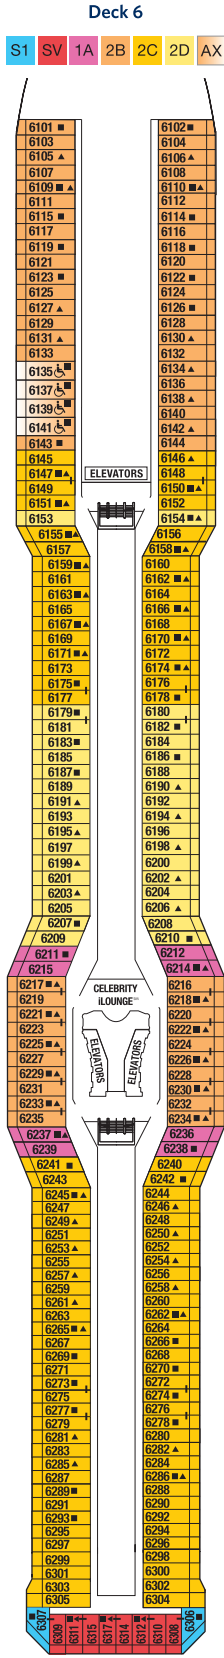

2C Deluxe Ocean View Staterooms have partially obstructed veranda views.
2D Deluxe Ocean View Staterooms have obstructed veranda views.

PS Penthouse Suite	A1 AquaClass 1	1A Deluxe Ocean View 1A	08 Ocean View 8	DECK NUMBERS REFLECT UPPER GUEST LEVELS
RS Royal Suite	A2 AquaClass 2	1B Deluxe Ocean View 1B	AY Accessible Ocean View	
CS Celebrity Suite	AA Accessible AquaClass	1C Deluxe Ocean View 1C	09 Inside Stateroom 9	
S1 Sky Suite 1	C1 Concierge Class 1	2A Deluxe Ocean View 2A	10 Inside Stateroom 10	
S2 Sky Suite 2	C2 Concierge Class 2	2B Deluxe Ocean View 2B	11 Inside Stateroom 11	
AW Accessible Sky Suite	C3 Concierge Class 3	2C Deluxe Ocean View 2C	12 Inside Stateroom 12	
AS AquaClass® Suite	AC Accessible Concierge	2D Deluxe Ocean View 2D	AZ Accessible Inside Stateroom	
RF Reflection Suite	FV Family Ocean View	AX Accessible Deluxe Ocean View		
SG Signature Suite	SV Sunset Veranda	07 Ocean View 7		

- CONVERTIBLE SOFA BED
- ▲ ONE UPPER BERTH
- TWO UPPER BERTHS
- | CONNECTING STATEROOMS
- ↘ INSIDE STATEROOM DOOR LOCATION
- ♿ WHEELCHAIR ACCESSIBLE STATEROOM FEATURING ROLL-IN SHOWER