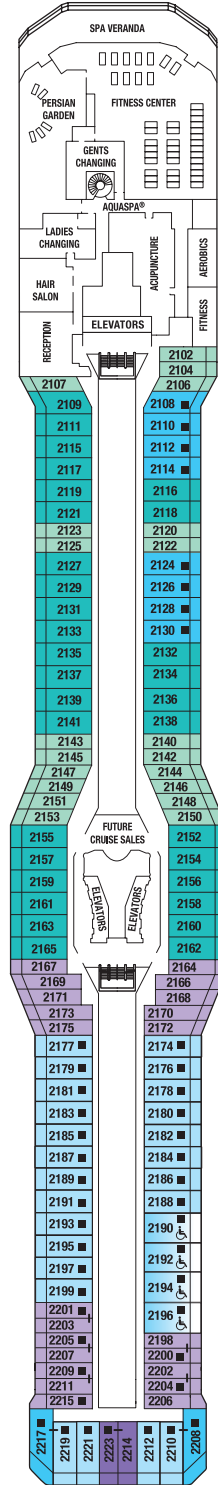

DECK PLANS ARE NOT DRAWN TO SCALE

Staterooms with an upper bed and sofa bed accommodate a maximum of four guests.  
 Accessible staterooms with a sofa bed accommodate a maximum of three guests.  
 Accessible suites with a sofa bed accommodate a maximum of four guests.  
 Staterooms 1547, 1549, 1552 and 1554 have partially obstructed views.  
 Staterooms 2190, 2192, 2194 and 2196 have roll-in showers, no bathtubs.

Deck 16

Deck 15

Deck 14

Deck 12

Deck 11

- PS** Penthouse Suite
- RS** Royal Suite
- CS** Celebrity Suite
- S1** Sky Suite 1
- S2** Sky Suite 2
- AW** Accessible Sky Suite
- AS** AquaClass® Suite
- RF** Reflection Suite
- SG** Signature Suite

- A1** AquaClass 1
- A2** AquaClass 2
- AA** Accessible AquaClass
- C1** Concierge Class 1
- C2** Concierge Class 2
- C3** Concierge Class 3
- AC** Accessible Concierge
- FV** Family Ocean View
- SV** Sunset Veranda

- 1A** Deluxe Ocean View 1A
- 1B** Deluxe Ocean View 1B
- 1C** Deluxe Ocean View 1C
- 2A** Deluxe Ocean View 2A
- 2B** Deluxe Ocean View 2B
- 2C** Deluxe Ocean View 2C
- 2D** Deluxe Ocean View 2D
- AX** Accessible Deluxe Ocean View
- 07** Ocean View 7