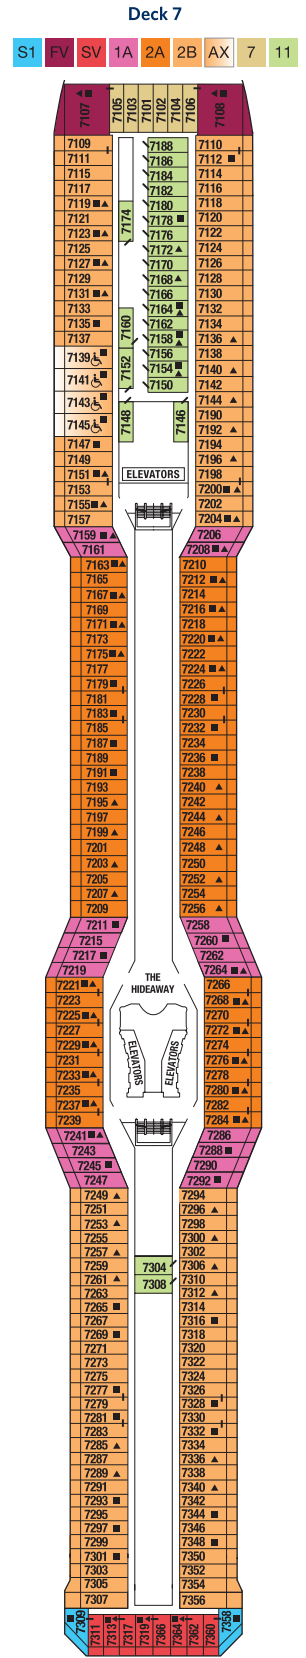

Staterooms with an upper bed and sofa bed accommodate a maximum of four guests.
Accessible staterooms with a sofa bed accommodate a maximum of three guests.

- **PS** Penthouse Suite
- **RS** Royal Suite
- **CS** Celebrity Suite
- **S1** Sky Suite 1
- **S2** Sky Suite 2
- **AW** Accessible Sky Suite
- **AS** AquaClass® Suite
- **RF** Reflection Suite
- **SG** Signature Suite
- **A1** AquaClass 1
- **A2** AquaClass 2
- **AA** Accessible AquaClass
- **C1** Concierge Class 1
- **C2** Concierge Class 2
- **C3** Concierge Class 3
- **AC** Accessible Concierge
- **FV** Family Ocean View
- **SV** Sunset Veranda

- **1A** Deluxe Ocean View 1A
- **1B** Deluxe Ocean View 1B
- **1C** Deluxe Ocean View 1C
- **2A** Deluxe Ocean View 2A
- **2B** Deluxe Ocean View 2B
- **2C** Deluxe Ocean View 2C
- **2D** Deluxe Ocean View 2D
- **AX** Accessible Deluxe Ocean View
- **07** Ocean View 7

- **08** Ocean View 8
- **AY** Accessible Ocean View
- **09** Inside Stateroom 9
- **10** Inside Stateroom 10
- **11** Inside Stateroom 11
- **12** Inside Stateroom 12
- **AZ** Accessible Inside Stateroom

1. **DECK NUMBERS REFLECT UPPER GUEST LEVELS**
2. CONVERTIBLE SOFA BED
   - ▲ ONE UPPER BERTH
   - TWO UPPER BERTHS
   - | CONNECTING BATHROOMS
   - ↘ INSIDE STATEROOM DOOR LOCATION
   - ♿ WHEELCHAIR ACCESSIBLE STATEROOM FEATURING ROLL-IN SHOWER