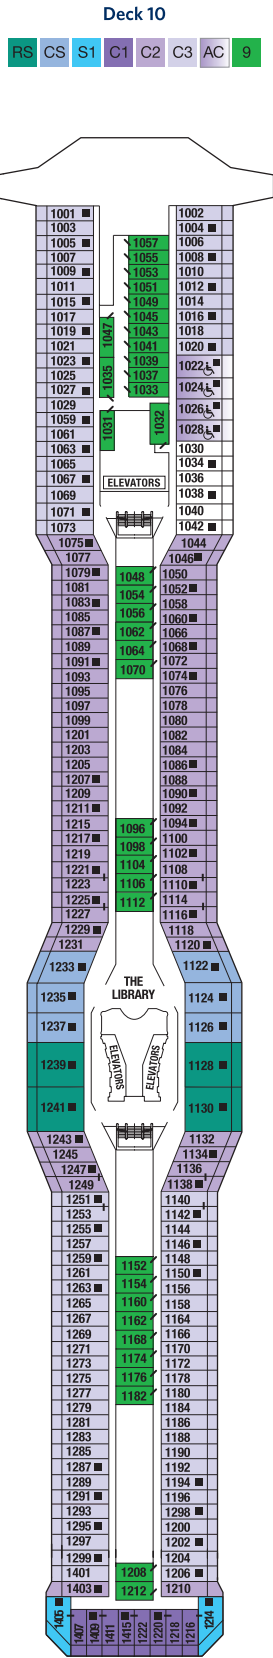

DECK PLANS ARE NOT DRAWN TO SCALE

Staterooms with an upper bed and sofa bed accommodate a maximum of four guests.  
 Accessible staterooms with a sofa bed accommodate a maximum of three guests.  
 Accessible suites with a sofa bed accommodate a maximum of four guests.  
 Staterooms 1547, 1549, 1552 and 1554 have partially obstructed views.  
 Staterooms 2190, 2192, 2194 and 2196 have roll-in showers, no bathtubs.

Deck 16

Deck 15

Deck 14

Deck 12

Deck 11

- PS** Penthouse Suite
- RS** Royal Suite
- CS** Celebrity Suite
- S1** Sky Suite 1
- S2** Sky Suite 2
- AW** Accessible Sky Suite
- AS** AquaClass® Suite
- RF** Reflection Suite
- SG** Signature Suite

- 1A** Deluxe Ocean View 1A
- 1B** Deluxe Ocean View 1B
- 1C** Deluxe Ocean View 1C
- 2A** Deluxe Ocean View 2A
- 2B** Deluxe Ocean View 2B
- 2C** Deluxe Ocean View 2C
- 2D** Deluxe Ocean View 2D
- AX** Accessible Deluxe Ocean View
- 07** Ocean View 7

- 08** Ocean View 8
- AY** Accessible Ocean View
- 09** Inside Stateroom 9
- 10** Inside Stateroom 10
- 11** Inside Stateroom 11
- 12** Inside Stateroom 12
- AZ** Accessible Inside Stateroom

- DECK NUMBERS REFLECT UPPER GUEST LEVELS**
- CONVERTIBLE SOFA BED
  - ▲ ONE UPPER BERTH
  - TWO UPPER BERTHS
  - | CONNECTING STATEROOMS
  - ↘ INSIDE STATEROOM DOOR LOCATION
  - ♻️ WHEELCHAIR ACCESSIBLE STATEROOM FEATURING ROLL-IN SHOWER