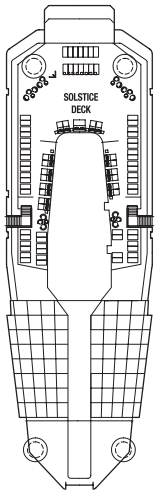

DECK PLANS ARE NOT DRAWN TO SCALE

Staterooms with an upper bed and sofa bed accommodate a maximum of four guests.  
 Accessible staterooms with a sofa bed accommodate a maximum of three guests.  
 Accessible suites with a sofa bed accommodate a maximum of four guests.  
 Staterooms 1547, 1549, 1552 and 1554 have partially obstructed views.  
 Staterooms 2190, 2192, 2194 and 2196 have roll-in showers, no bathtubs.

Deck 16

Deck 15

Deck 14

Deck 12

Deck 11

- PS** Penthouse Suite
- RS** Royal Suite
- CS** Celebrity Suite
- S1** Sky Suite 1
- S2** Sky Suite 2
- AW** Accessible Sky Suite
- AS** AquaClass® Suite
- RF** Reflection Suite
- SG** Signature Suite

- 1A** Deluxe Ocean View 1A
- 1B** Deluxe Ocean View 1B
- 1C** Deluxe Ocean View 1C
- 2A** Deluxe Ocean View 2A
- 2B** Deluxe Ocean View 2B
- 2C** Deluxe Ocean View 2C
- 2D** Deluxe Ocean View 2D
- AX** Accessible Deluxe Ocean View
- 07** Ocean View 7

- 08** Ocean View 8
- AY** Accessible Ocean View
- 09** Inside Stateroom 9
- 10** Inside Stateroom 10
- 11** Inside Stateroom 11
- 12** Inside Stateroom 12
- AZ** Accessible Inside Stateroom

- DECK NUMBERS REFLECT UPPER GUEST LEVELS**
- CONVERTIBLE SOFA BED
  - ▲ ONE UPPER BERTH
  - TWO UPPER BERTHS
  - | CONNECTING STATEROOMS
  - ↘ INSIDE STATEROOM DOOR LOCATION
  - ♻️ WHEELCHAIR ACCESSIBLE STATEROOM FEATURING ROLL-IN SHOWER