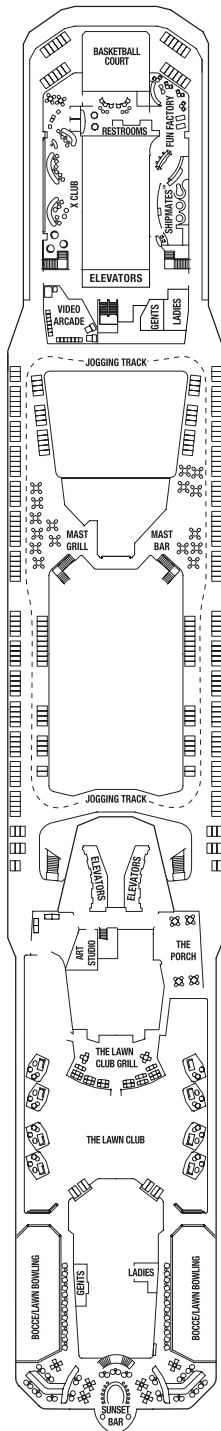

DECK PLANS ARE NOT DRAWN TO SCALE

Staterooms with an upper bed and sofa bed accommodate a maximum of four guests.  
 Accessible staterooms with a sofa bed accommodate a maximum of three guests.  
 Accessible suites with a sofa bed accommodate a maximum of four guests.  
 Staterooms 1547, 1549, 1552 and 1554 have partially obstructed views.  
 Staterooms 2190, 2192, 2194 and 2196 have roll-in showers, no bathtubs.

Deck 16

Deck 15

Deck 14

Deck 12

Deck 11

- PS** Penthouse Suite
- RS** Royal Suite
- CS** Celebrity Suite
- S1** Sky Suite 1
- S2** Sky Suite 2
- AW** Accessible Sky Suite
- AS** AquaClass® Suite
- RF** Reflection Suite
- SG** Signature Suite

- 1A** Deluxe Ocean View 1A
- 1B** Deluxe Ocean View 1B
- 1C** Deluxe Ocean View 1C
- 2A** Deluxe Ocean View 2A
- 2B** Deluxe Ocean View 2B
- 2C** Deluxe Ocean View 2C
- 2D** Deluxe Ocean View 2D
- AX** Accessible Deluxe Ocean View
- 07** Ocean View 7

- 08** Ocean View 8
- AY** Accessible Ocean View
- 09** Inside Stateroom 9
- 10** Inside Stateroom 10
- 11** Inside Stateroom 11
- 12** Inside Stateroom 12
- AZ** Accessible Inside Stateroom

- DECK NUMBERS REFLECT UPPER GUEST LEVELS**
- CONVERTIBLE SOFA BED
  - ▲ ONE UPPER BERTH
  - TWO UPPER BERTHS
  - | CONNECTING STATEROOMS
  - ↘ INSIDE STATEROOM DOOR LOCATION
  - ♻️ WHEELCHAIR ACCESSIBLE STATEROOM FEATURING ROLL-IN SHOWER