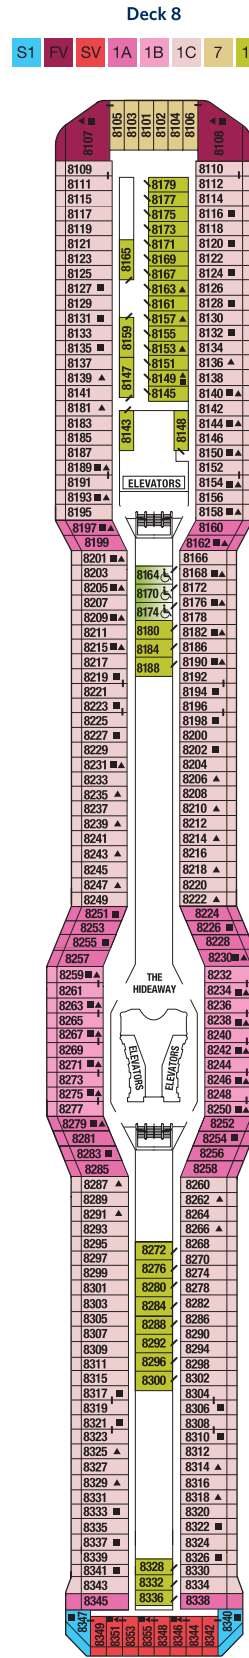

Staterooms with an upper bed and sofa bed accommodate a maximum of four guests.
Accessible staterooms with a sofa bed accommodate a maximum of three guests.

- **PS** Penthouse Suite
- **RS** Royal Suite
- **CS** Celebrity Suite
- **S1** Sky Suite 1
- **S2** Sky Suite 2
- **AW** Accessible Sky Suite
- **AS** AquaClass® Suite
- **RF** Reflection Suite
- **SG** Signature Suite
- **A1** AquaClass 1
- **A2** AquaClass 2
- **AA** Accessible AquaClass
- **C1** Concierge Class 1
- **C2** Concierge Class 2
- **C3** Concierge Class 3
- **AC** Accessible Concierge
- **FV** Family Ocean View
- **SV** Sunset Veranda

- **1A** Deluxe Ocean View 1A
- **1B** Deluxe Ocean View 1B
- **1C** Deluxe Ocean View 1C
- **2A** Deluxe Ocean View 2A
- **2B** Deluxe Ocean View 2B
- **2C** Deluxe Ocean View 2C
- **2D** Deluxe Ocean View 2D
- **AX** Accessible Deluxe Ocean View
- **07** Ocean View 7

- **08** Ocean View 8
- **AY** Accessible Ocean View
- **09** Inside Stateroom 9
- **10** Inside Stateroom 10
- **11** Inside Stateroom 11
- **12** Inside Stateroom 12
- **AZ** Accessible Inside Stateroom

1. **DECK NUMBERS REFLECT UPPER GUEST LEVELS**
2. CONVERTIBLE SOFA BED
   - ▲ ONE UPPER BERTH
   - TWO UPPER BERTHS
   - | CONNECTING BATHROOMS
   - ↘ INSIDE STATEROOM DOOR LOCATION
   - ♿ WHEELCHAIR ACCESSIBLE STATEROOM FEATURING ROLL-IN SHOWER