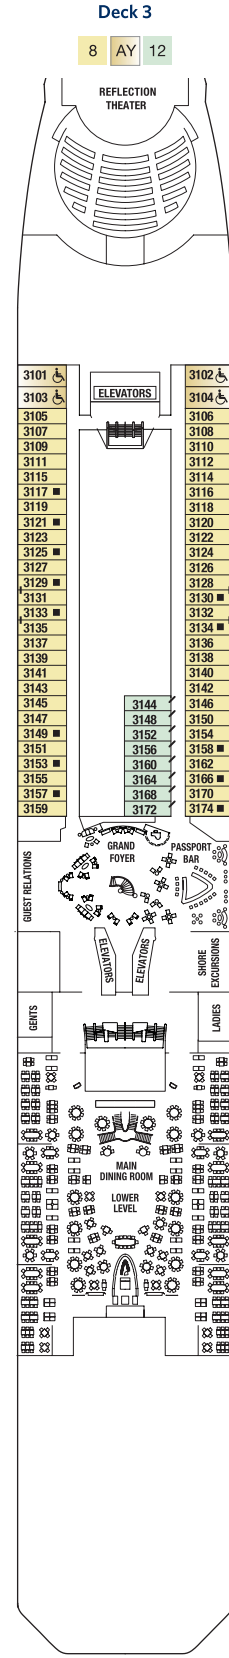

2C Deluxe Ocean View Staterooms have partially obstructed veranda views.
2D Deluxe Ocean View Staterooms have obstructed veranda views.

PS Penthouse Suite	A1 AquaClass 1	1A Deluxe Ocean View 1A	08 Ocean View 8	DECK NUMBERS REFLECT UPPER GUEST LEVELS
RS Royal Suite	A2 AquaClass 2	1B Deluxe Ocean View 1B	AY Accessible Ocean View	
CS Celebrity Suite	AA Accessible AquaClass	1C Deluxe Ocean View 1C	09 Inside Stateroom 9	
S1 Sky Suite 1	C1 Concierge Class 1	2A Deluxe Ocean View 2A	10 Inside Stateroom 10	
S2 Sky Suite 2	C2 Concierge Class 2	2B Deluxe Ocean View 2B	11 Inside Stateroom 11	
AW Accessible Sky Suite	C3 Concierge Class 3	2C Deluxe Ocean View 2C	12 Inside Stateroom 12	
AS AquaClass® Suite	AC Accessible Concierge	2D Deluxe Ocean View 2D	AZ Accessible Inside Stateroom	
RF Reflection Suite	FV Family Ocean View	AX Accessible Deluxe Ocean View		
SG Signature Suite	SV Sunset Veranda	07 Ocean View 7		

- CONVERTIBLE SOFA BED
- ▲ ONE UPPER BERTH
- TWO UPPER BERTHS
- | CONNECTING STATEROOMS
- ↘ INSIDE STATEROOM DOOR LOCATION
- ♿ WHEELCHAIR ACCESSIBLE STATEROOM FEATURING ROLL-IN SHOWER