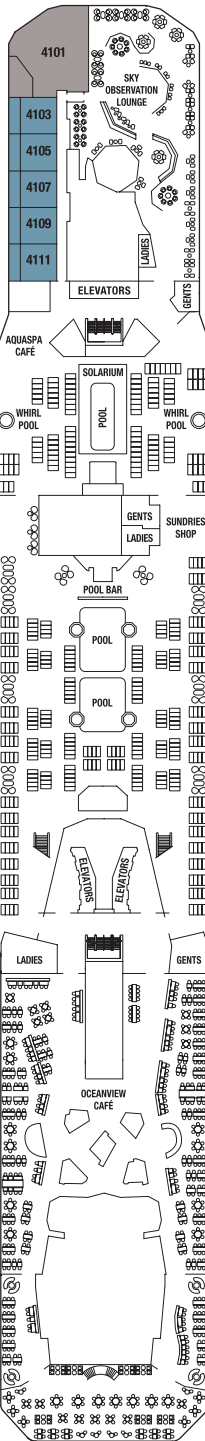

DECK PLANS ARE NOT DRAWN TO SCALE

Staterooms with an upper bed and sofa bed accommodate a maximum of four guests.  
 Accessible staterooms with a sofa bed accommodate a maximum of three guests.  
 Accessible suites with a sofa bed accommodate a maximum of four guests.  
 Staterooms 1547, 1549, 1552 and 1554 have partially obstructed views.  
 Staterooms 2190, 2192, 2194 and 2196 have roll-in showers, no bathtubs.

Deck 16

Deck 15

Deck 14

Deck 12

Deck 11

- PS** Penthouse Suite
- RS** Royal Suite
- CS** Celebrity Suite
- S1** Sky Suite 1
- S2** Sky Suite 2
- AW** Accessible Sky Suite
- AS** AquaClass® Suite
- RF** Reflection Suite
- SG** Signature Suite

- 1A** Deluxe Ocean View 1A
- 1B** Deluxe Ocean View 1B
- 1C** Deluxe Ocean View 1C
- 2A** Deluxe Ocean View 2A
- 2B** Deluxe Ocean View 2B
- 2C** Deluxe Ocean View 2C
- 2D** Deluxe Ocean View 2D
- AX** Accessible Deluxe Ocean View
- 07** Ocean View 7

- 08** Ocean View 8
- AY** Accessible Ocean View
- 09** Inside Stateroom 9
- 10** Inside Stateroom 10
- 11** Inside Stateroom 11
- 12** Inside Stateroom 12
- AZ** Accessible Inside Stateroom

- DECK NUMBERS REFLECT UPPER GUEST LEVELS**
- CONVERTIBLE SOFA BED
  - ▲ ONE UPPER BERTH
  - TWO UPPER BERTHS
  - | CONNECTING STATEROOMS
  - ↘ INSIDE STATEROOM DOOR LOCATION
  - ♻️ WHEELCHAIR ACCESSIBLE STATEROOM FEATURING ROLL-IN SHOWER