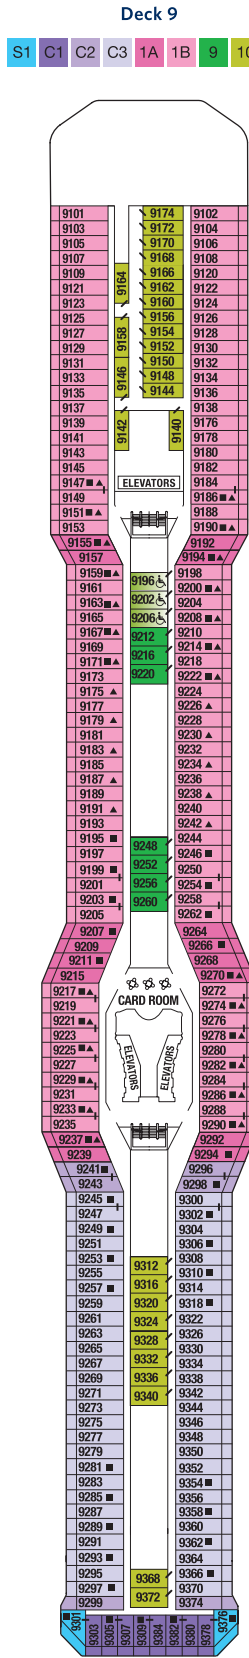

DECK PLANS ARE NOT DRAWN TO SCALE

Staterooms with an upper bed and sofa bed accommodate a maximum of four guests.  
 Accessible staterooms with a sofa bed accommodate a maximum of three guests.  
 Accessible suites with a sofa bed accommodate a maximum of four guests.  
 Staterooms 1547, 1549, 1552 and 1554 have partially obstructed views.  
 Staterooms 2190, 2192, 2194 and 2196 have roll-in showers, no bathtubs.

Deck 16

Deck 15

Deck 14

Deck 12

Deck 11

- PS** Penthouse Suite
- RS** Royal Suite
- CS** Celebrity Suite
- S1** Sky Suite 1
- S2** Sky Suite 2
- AW** Accessible Sky Suite
- AS** AquaClass® Suite
- RF** Reflection Suite
- SG** Signature Suite

- 1A** Deluxe Ocean View 1A
- 1B** Deluxe Ocean View 1B
- 1C** Deluxe Ocean View 1C
- 2A** Deluxe Ocean View 2A
- 2B** Deluxe Ocean View 2B
- 2C** Deluxe Ocean View 2C
- 2D** Deluxe Ocean View 2D
- AX** Accessible Deluxe Ocean View
- 07** Ocean View 7

- 08** Ocean View 8
- AY** Accessible Ocean View
- 09** Inside Stateroom 9
- 10** Inside Stateroom 10
- 11** Inside Stateroom 11
- 12** Inside Stateroom 12
- AZ** Accessible Inside Stateroom

- DECK NUMBERS REFLECT UPPER GUEST LEVELS**
- CONVERTIBLE SOFA BED
  - ▲ ONE UPPER BERTH
  - TWO UPPER BERTHS
  - | CONNECTING STATEROOMS
  - ↘ INSIDE STATEROOM DOOR LOCATION
  - ♻️ WHEELCHAIR ACCESSIBLE STATEROOM FEATURING ROLL-IN SHOWER